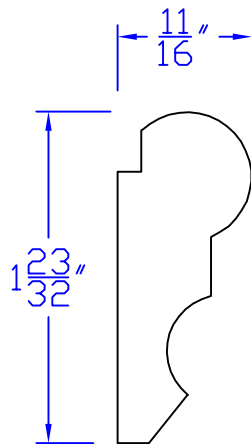

# Creative Woodworking N.W., Inc.

1036 S.E. Taylor \* Portland, Oregon 97214  
Phone:(503) 230-9265 \* Fax:(503) 232-9082  
www.Creativewoodworkingnw.com

PICM120

$1\frac{11}{16}" \times 1\frac{23}{32}"$