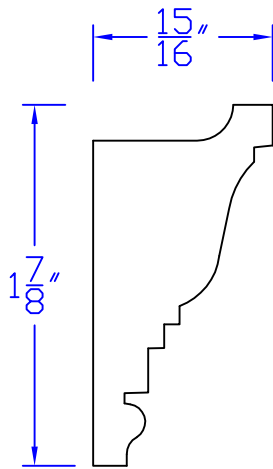

Creative Woodworking N.W., Inc.

1036 S.E. Taylor * Portland, Oregon 97214
Phone:(503) 230-9265 * Fax:(503) 232-9082
www.Creativewoodworkingnw.com

PICM121
 $15/16" \times 1-7/8"$