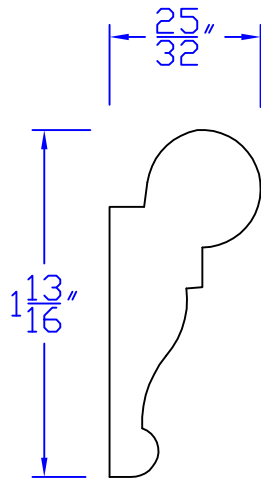

Creative Woodworking N.W., Inc.

1036 S.E. Taylor * Portland, Oregon 97214

Phone:(503) 230-9265 * Fax:(503) 232-9082

www.Creativewoodworkingnw.com

PICM122

$25/32$ " x $1-13/16$ "