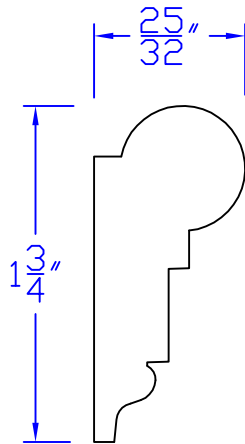

# Creative Woodworking N.W., Inc.

1036 S.E. Taylor \* Portland, Oregon 97214

Phone:(503) 230-9265 \* Fax:(503) 232-9082

www.Creativewoodworkingnw.com

PICM123

$\frac{25}{32}" \times 1\frac{3}{4}"$