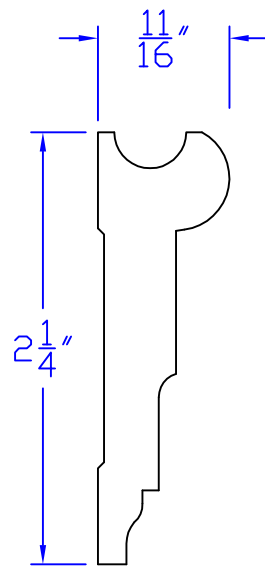

# Creative Woodworking N.W., Inc.

1036 S.E. Taylor \* Portland, Oregon 97214

Phone:(503) 230-9265 \* Fax:(503) 232-9082

www.Creativewoodworkingnw.com

PICM125

$\frac{11}{16}'' \times 2\frac{1}{4}''$

USE CRDR013 FOR COVE