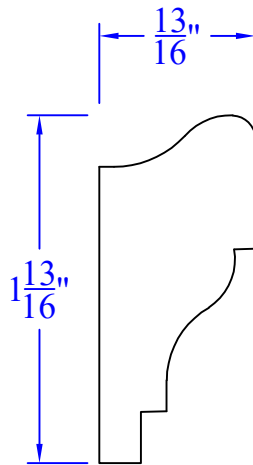

# Creative Woodworking N.W., Inc.

1036 S.E. Taylor \* Portland, Oregon 97214  
Phone:(503) 230-9265 \* Fax:(503) 232-9082  
www.Creativewoodworkingnw.com

PICM128  
 $13/16"$  x  $1-13/16"$