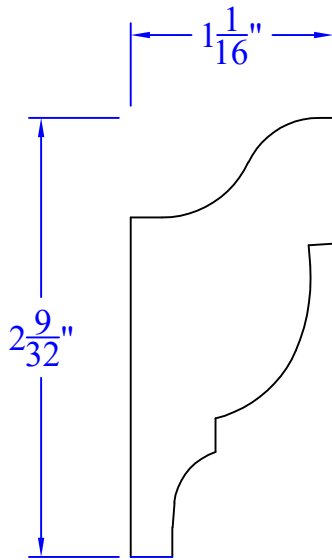

# Creative Woodworking N.W., Inc.

1036 S.E. Taylor \* Portland, Oregon 97214  
Phone:(503) 230-9265 \* Fax:(503) 232-9082  
www.Creativewoodworkingnw.com

PICM129  
1-1/16" x 2-9/32"