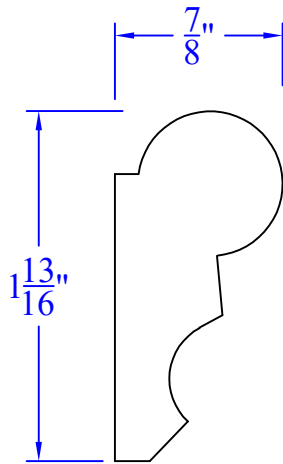

# Creative Woodworking N.W., Inc.

1036 S.E. Taylor \* Portland, Oregon 97214  
Phone:(503) 230-9265 \* Fax:(503) 232-9082  
www.Creativewoodworkingnw.com

PICM130  
7/8" x 1-13/16"