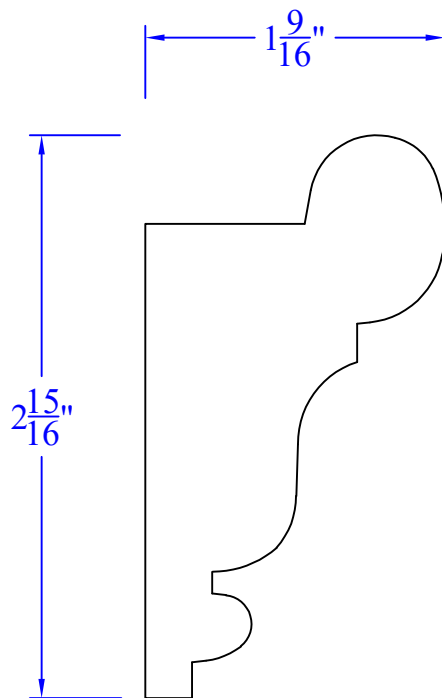

# Creative Woodworking N.W., Inc.

1036 S.E. Taylor \* Portland, Oregon 97214  
Phone:(503) 230-9265 \* Fax:(503) 232-9082  
www.Creativewoodworkingnw.com

PICM134

1-9/16" x 2-15/16"