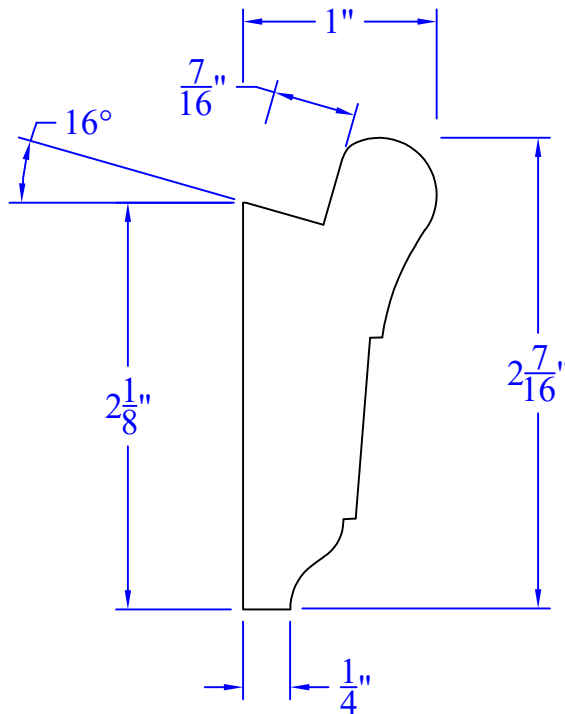

## SPOT FOR LED LIGHT STRIP

PICM139

1" x 2-7/16"