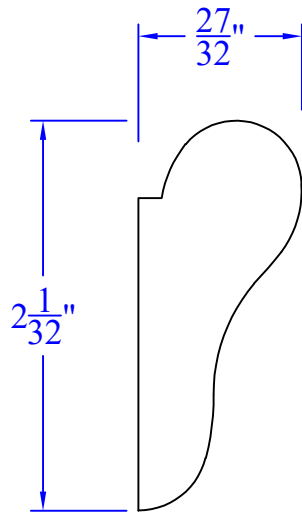

Creative Woodworking N.W., Inc.

1036 S.E. Taylor * Portland, Oregon 97214
Phone:(503) 230-9265 * Fax:(503) 232-9082
www.Creativewoodworkingnw.com

PICM140

$27/32"$ x $2-1/32"$