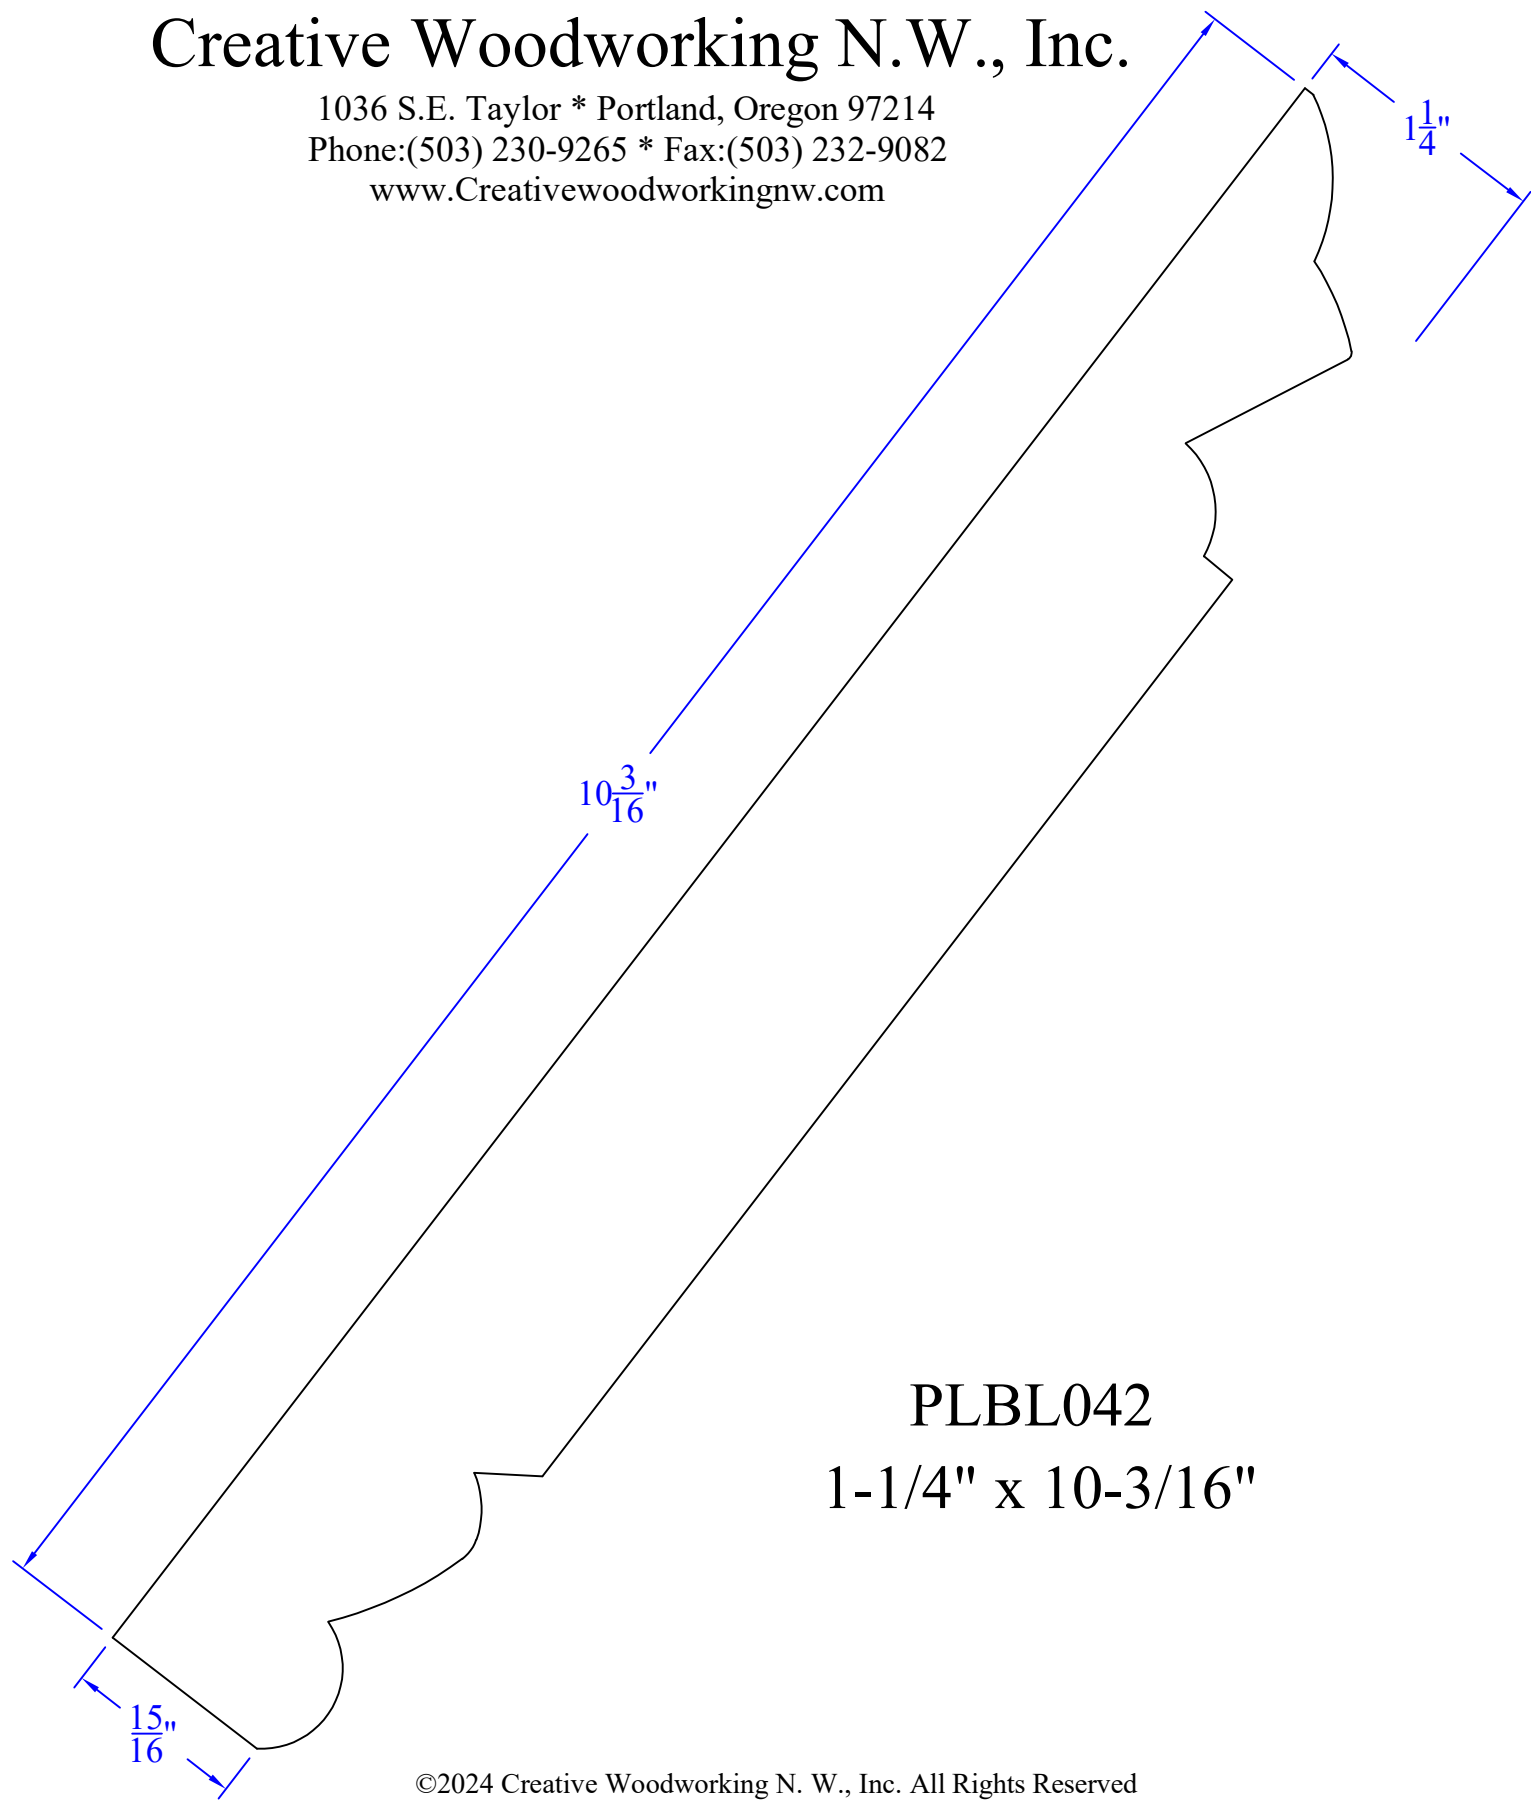

Creative Woodworking N.W., Inc.

1036 S.E. Taylor * Portland, Oregon 97214
Phone:(503) 230-9265 * Fax:(503) 232-9082
www.Creativewoodworkingnw.com

PLBL042
1-1/4" x 10-3/16"