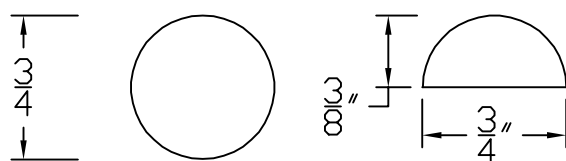

# Creative Woodworking N.W., Inc.

1036 S.E. Taylor \* Portland, Oregon 97214  
Phone:(503) 230-9265 \* Fax:(503) 232-9082  
www.Creativewoodworkingnw.com

RNDS003  
3/8" RADIUS FULL/HALF ROUND  
3/4" DIAMETER