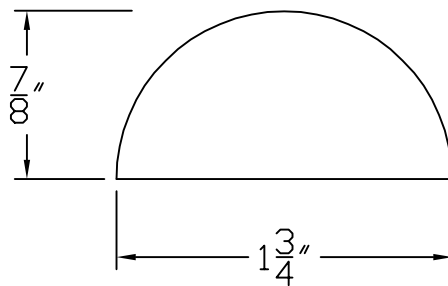

Creative Woodworking N.W., Inc.

1036 S.E. Taylor * Portland, Oregon 97214

Phone:(503) 230-9265 * Fax:(503) 232-9082

www.Creativewoodworkingnw.com

RNDS004

7/8" RADIUS HALFROND

1-3/4" DIAMETER