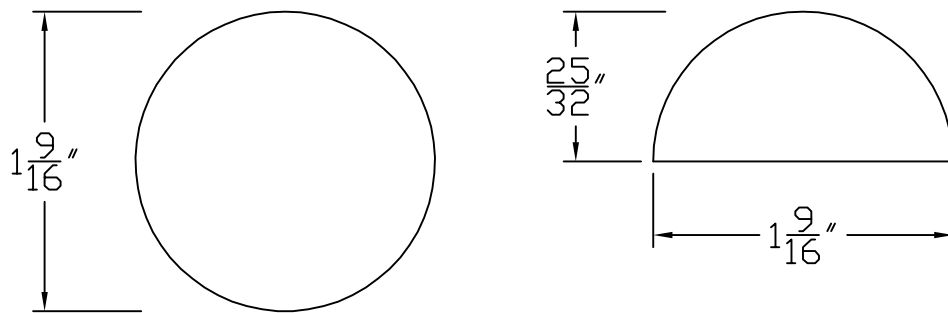

Creative Woodworking N.W., Inc.

1036 S.E. Taylor * Portland, Oregon 97214

Phone:(503) 230-9265 * Fax:(503) 232-9082

www.Creativewoodworkingnw.com

RNDS005

$25/32$ " RADIUS FULL/HALF ROUND
 $1-9/16$ " DIAMETER