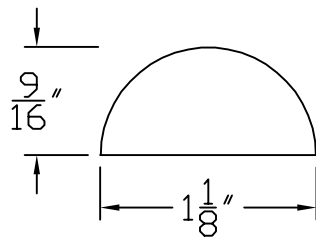

# Creative Woodworking N.W., Inc.

1036 S.E. Taylor \* Portland, Oregon 97214

Phone:(503) 230-9265 \* Fax:(503) 232-9082

www.Creativewoodworkingnw.com

RNDS006

9/16" RADIUS HALF ROUND

1-1/8" DIAMETER