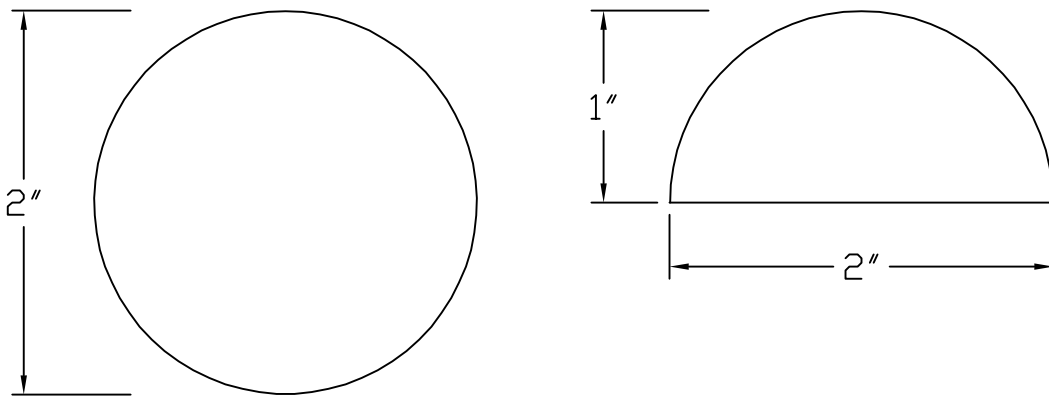

# Creative Woodworking N.W., Inc.

1036 S.E. Taylor \* Portland, Oregon 97214

Phone:(503) 230-9265 \* Fax:(503) 232-9082

www.Creativewoodworkingnw.com

RNDS007

1" RADIUS HALF/FULL ROUND  
2" DIAMETER