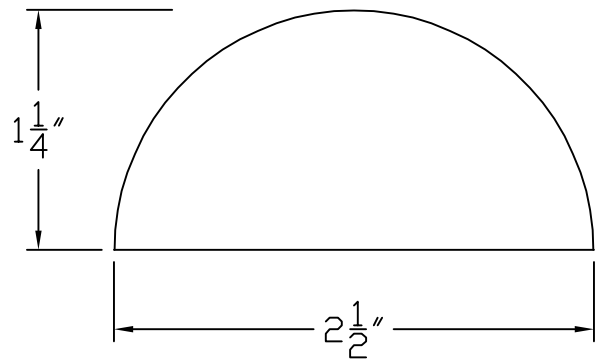

Creative Woodworking N.W., Inc.

1036 S.E. Taylor * Portland, Oregon 97214

Phone:(503) 230-9265 * Fax:(503) 232-9082

www.Creativewoodworkingnw.com

RNDS008

1-1/4" RADIUS FULL/HALF ROUND

2-1/2" DIAMETER