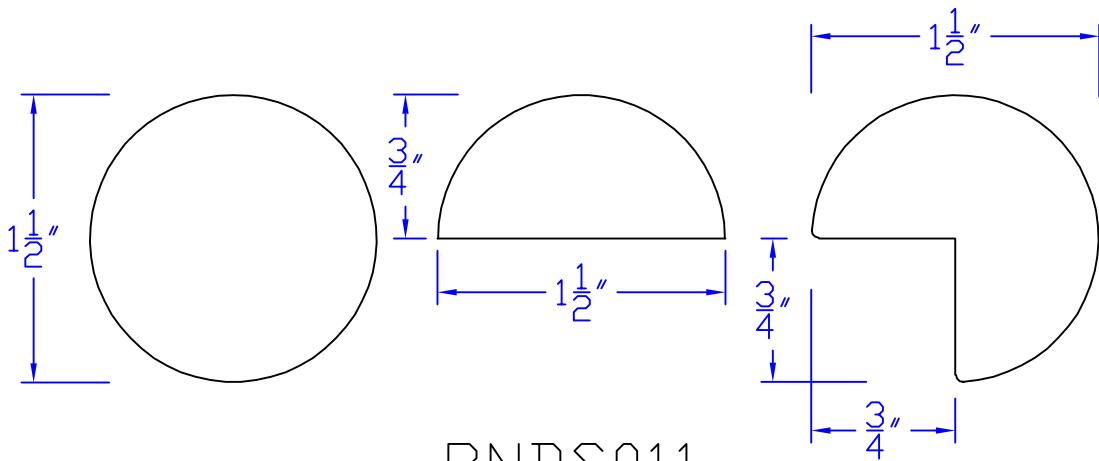

# Creative Woodworking N.W., Inc.

1036 S.E. Taylor \* Portland, Oregon 97214

Phone:(503) 230-9265 \* Fax:(503) 232-9082

www.Creativewoodworkingnw.com

RNDS011

3/4" RADIUS FULL/HALF ROUND  
1-1/2" DIAMETER