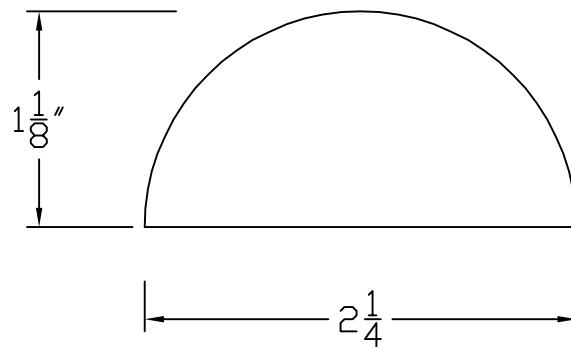

Creative Woodworking N.W., Inc.

1036 S.E. Taylor * Portland, Oregon 97214

Phone:(503) 230-9265 * Fax:(503) 232-9082

www.Creativewoodworkingnw.com

RNDS012

1-1/8" HALF ROUND

2-1/4" DIAMETER