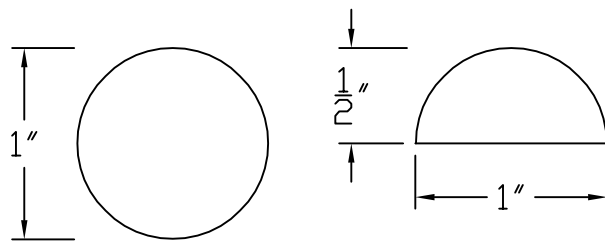

Creative Woodworking N.W., Inc.

1036 S.E. Taylor * Portland, Oregon 97214

Phone:(503) 230-9265 * Fax:(503) 232-9082

www.Creativewoodworkingnw.com

RNDS016

1/2" RADIUS FULL/HALF ROUND
1" DIAMETER