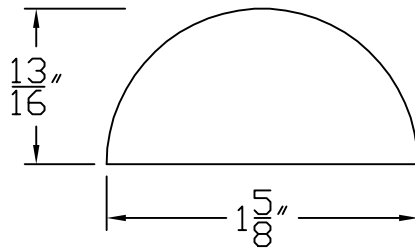

Creative Woodworking N.W., Inc.

1036 S.E. Taylor * Portland, Oregon 97214

Phone:(503) 230-9265 * Fax:(503) 232-9082

www.Creativewoodworkingnw.com

RNDS017

$\frac{13}{16}$ " RADIUS HALF ROUND
 $1\frac{5}{8}$ " DIAMETER