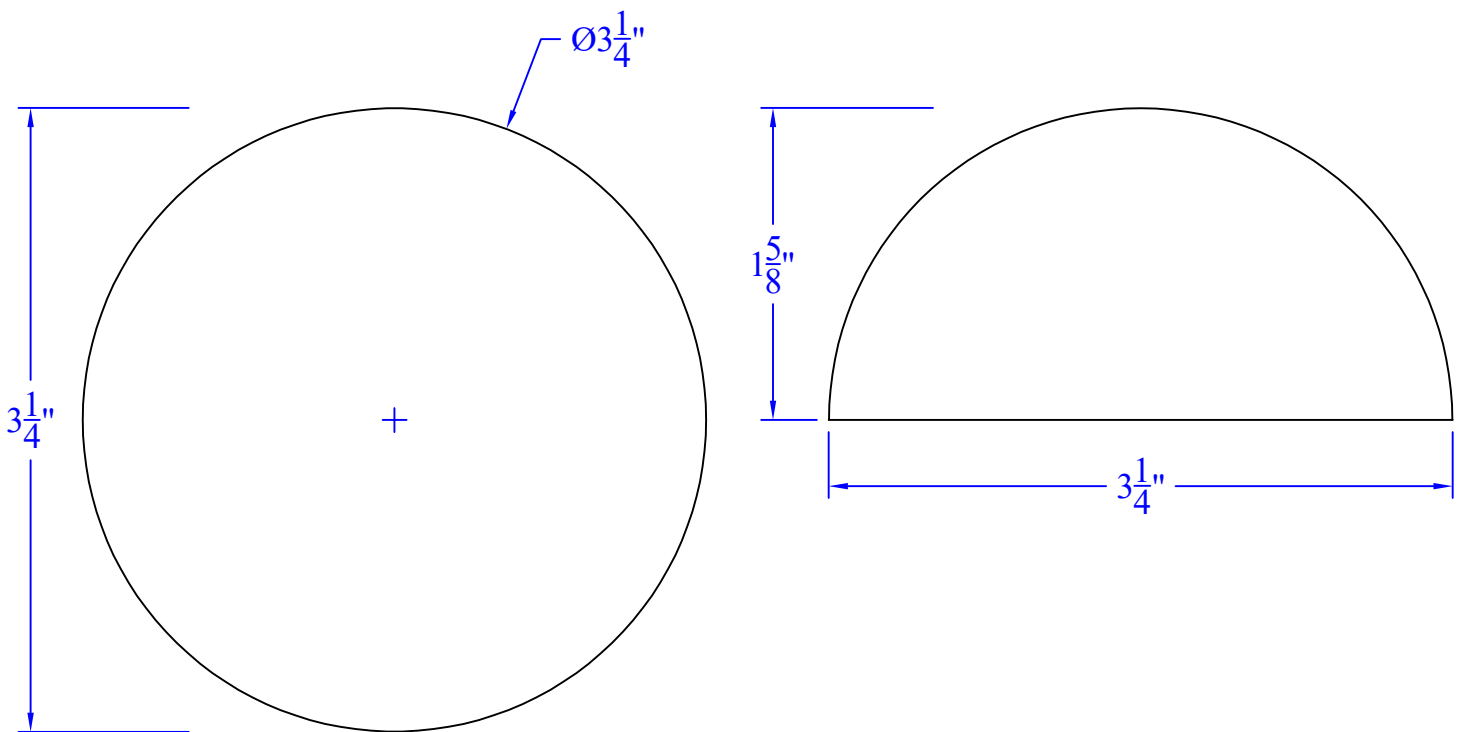

Creative Woodworking N.W., Inc.

1036 S.E. Taylor * Portland, Oregon 97214
Phone:(503) 230-9265 * Fax:(503) 232-9082
www.Creativewoodworkingnw.com

RNDS020
1-5/8" RADIUS FULL/HALF ROUND
3-1/4" DIAMETER