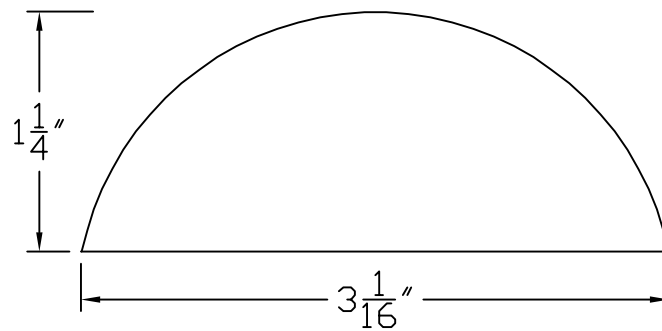

Creative Woodworking N.W., Inc.

1036 S.E. Taylor * Portland, Oregon 97214

Phone:(503) 230-9265 * Fax:(503) 232-9082

www.Creativewoodworkingnw.com

RNDS028

$1-1/4" \times 3-1/16"$

$1-9/16"$ RADIUS