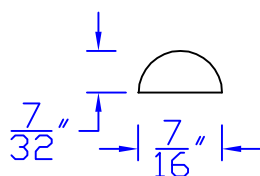

Creative Woodworking N.W., Inc.

1036 S.E. Taylor * Portland, Oregon 97214
Phone:(503) 230-9265 * Fax:(503) 232-9082
www.Creativewoodworkingnw.com

RNDS031

7/32" RADIUS HALFROUND

7/16" DIAMETER