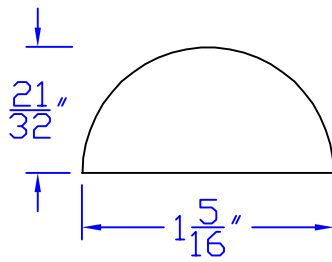

Creative Woodworking N.W., Inc.

1036 S.E. Taylor * Portland, Oregon 97214
Phone:(503) 230-9265 * Fax:(503) 232-9082
www.Creativewoodworkingnw.com

RNDS034
21/32" RADIUS HALFROND
1-5/16" DIAMETER