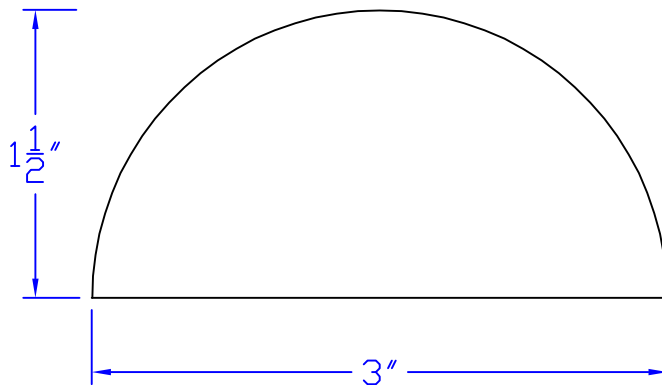

Creative Woodworking N.W., Inc.

1036 S.E. Taylor * Portland, Oregon 97214
Phone:(503) 230-9265 * Fax:(503) 232-9082
www.Creativewoodworkingnw.com

RNDS035
1-1/2" RADIUS HALFROND
3" DIAMETER