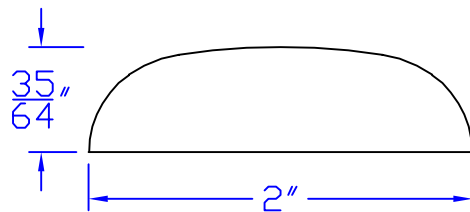

Creative Woodworking N.W., Inc.

1036 S.E. Taylor * Portland, Oregon 97214
Phone:(503) 230-9265 * Fax:(503) 232-9082
www.Creativewoodworkingnw.com

RNDS037
35/64" x 2"