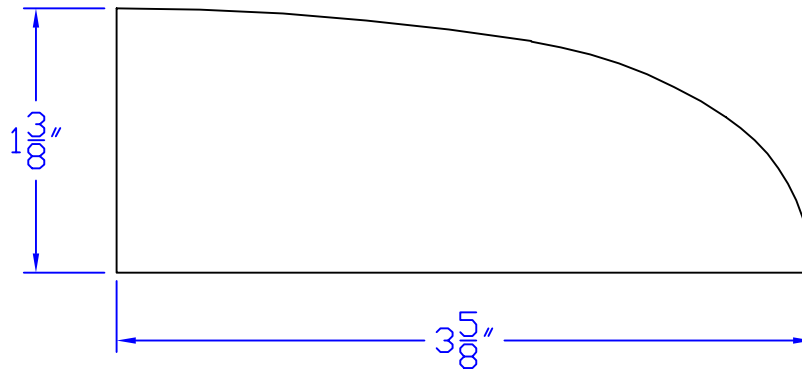

Creative Woodworking N.W., Inc.

1036 S.E. Taylor * Portland, Oregon 97214
Phone:(503) 230-9265 * Fax:(503) 232-9082
www.Creativewoodworkingnw.com

RNDS039

1-3/8" x 3-5/8"