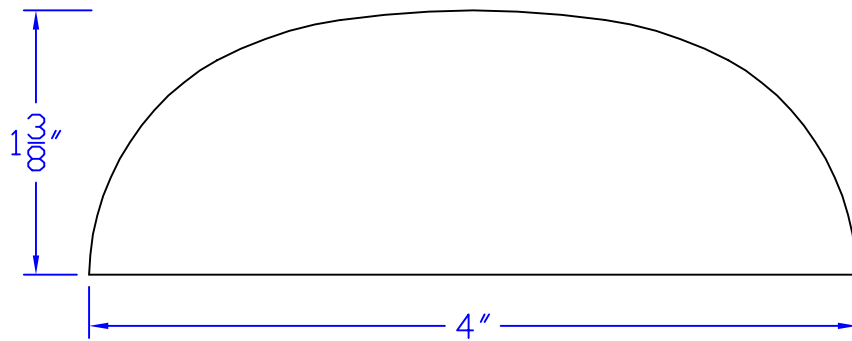

Creative Woodworking N.W., Inc.

1036 S.E. Taylor * Portland, Oregon 97214
Phone:(503) 230-9265 * Fax:(503) 232-9082
www.Creativewoodworkingnw.com

RNDS040
1-3/8" x 4"