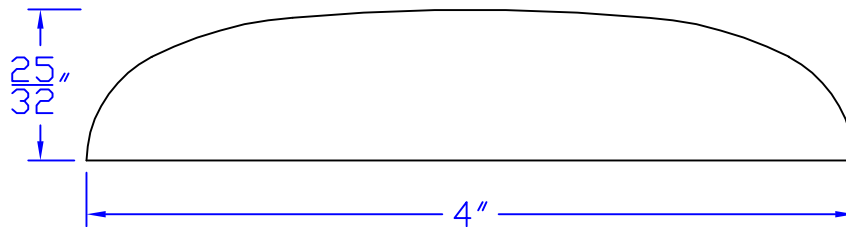

Creative Woodworking N.W., Inc.

1036 S.E. Taylor * Portland, Oregon 97214
Phone:(503) 230-9265 * Fax:(503) 232-9082
www.Creativewoodworkingnw.com

RNDS041
25/32" x 4"