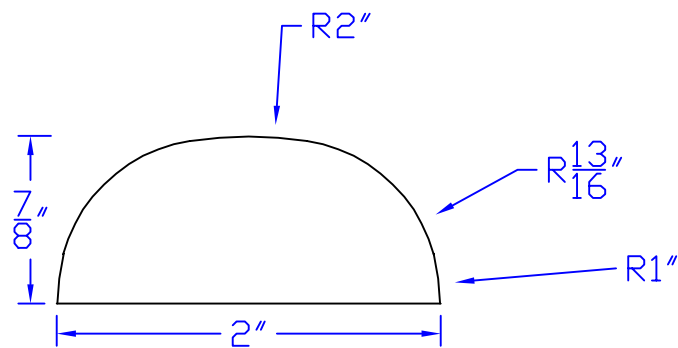

# Creative Woodworking N.W., Inc.

1036 S.E. Taylor \* Portland, Oregon 97214  
Phone:(503) 230-9265 \* Fax:(503) 232-9082  
www.Creativewoodworkingnw.com

RNDS044  
 $7/8'' \times 2''$