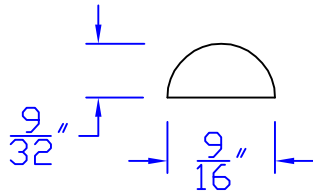

# Creative Woodworking N.W., Inc.

1036 S.E. Taylor \* Portland, Oregon 97214  
Phone:(503) 230-9265 \* Fax:(503) 232-9082  
www.Creativewoodworkingnw.com

9/32" RADIUS HALF ROUND  
9/16" DIAMETER