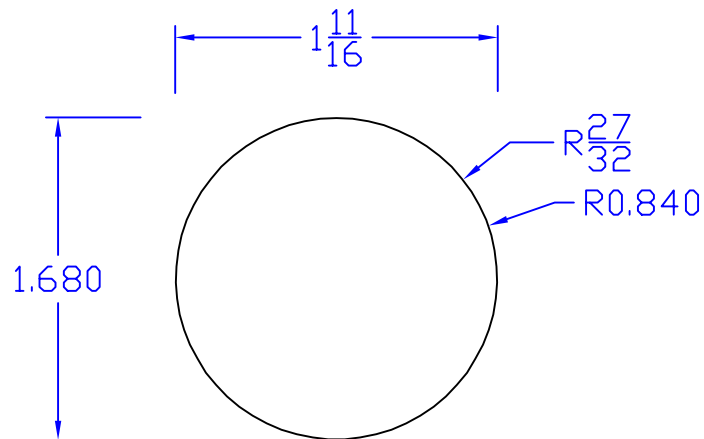

Creative Woodworking N.W., Inc.

1036 S.E. Taylor * Portland, Oregon 97214
Phone:(503) 230-9265 * Fax:(503) 232-9082
www.Creativewoodworkingnw.com

RNDS050
27/32" RADIUS FULL ROUND
1-11/16" DIAMETER