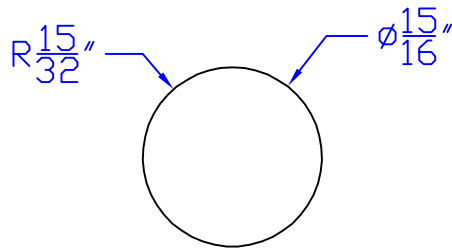

# Creative Woodworking N.W., Inc.

1036 S.E. Taylor \* Portland, Oregon 97214  
Phone:(503) 230-9265 \* Fax:(503) 232-9082  
www.Creativewoodworkingnw.com

RNDS053  
15/16" DIAMETER  
15/32" RADIUS