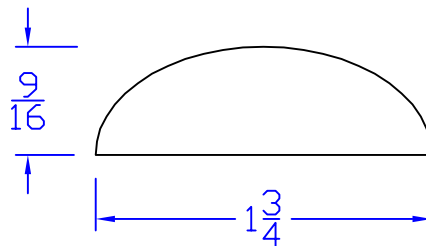

# Creative Woodworking N.W., Inc.

1036 S.E. Taylor \* Portland, Oregon 97214  
Phone:(503) 230-9265 \* Fax:(503) 232-9082  
www.Creativewoodworkingnw.com

RNDS055  
 $\frac{9}{16}$ " x  $1\frac{3}{4}$ "  
SHAPER ONLY