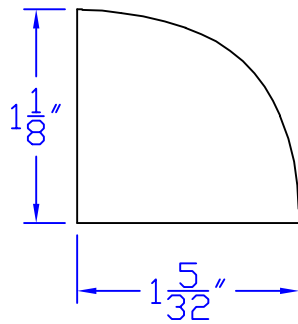

Creative Woodworking N.W., Inc.

1036 S.E. Taylor * Portland, Oregon 97214
Phone:(503) 230-9265 * Fax:(503) 232-9082
www.Creativewoodworkingnw.com

RNDS060

$1-1/8"$ x $1-5/32"$