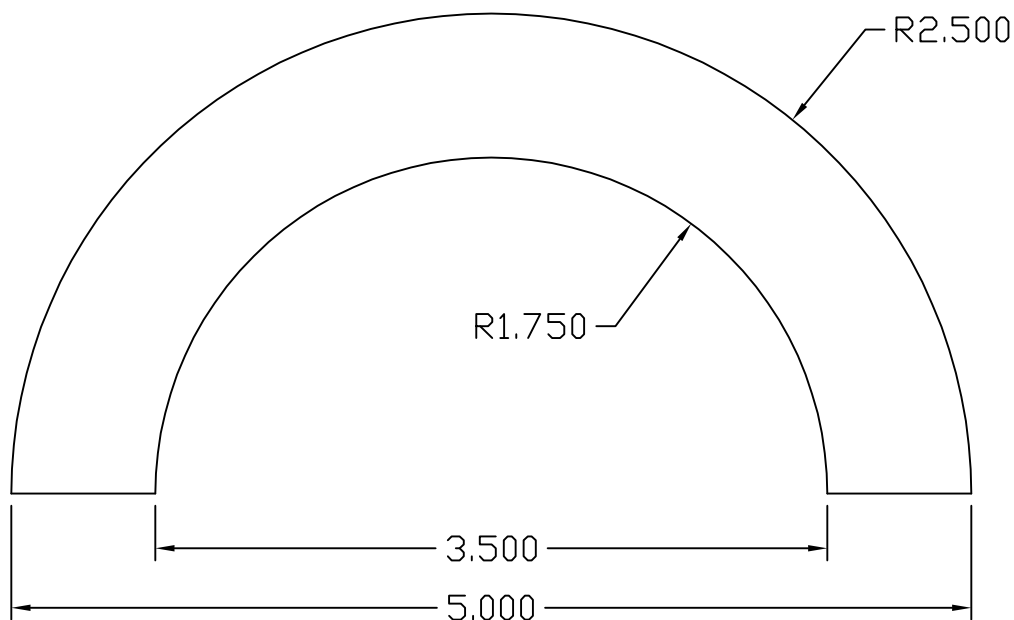

# Creative Woodworking N.W., Inc.

1036 S.E. Taylor \* Portland, Oregon 97214

Phone:(503) 230-9265 \* Fax:(503) 232-9082

www.Creativewoodworkingnw.com

RNDS063  
2-1/2" x 5"  
3-1/2" RADIUS