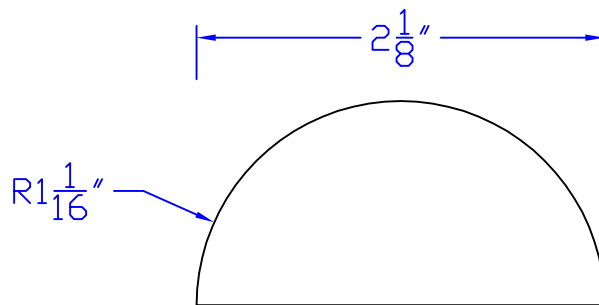

Creative Woodworking N.W., Inc.

1036 S.E. Taylor * Portland, Oregon 97214

Phone:(503) 230-9265 * Fax:(503) 232-9082

www.Creativewoodworkingnw.com

RNDS064

$1-1/16$ " x $2-1/8$ "

$1-1/16$ " RADIUS