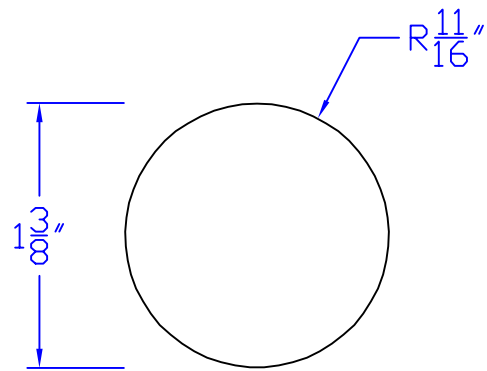

Creative Woodworking N.W., Inc.

1036 S.E. Taylor * Portland, Oregon 97214
Phone:(503) 230-9265 * Fax:(503) 232-9082
www.Creativewoodworkingnw.com

RNDS065
 $1\frac{3}{8}'' \times 1\frac{3}{8}''$
 $11/16''$ RADIUS