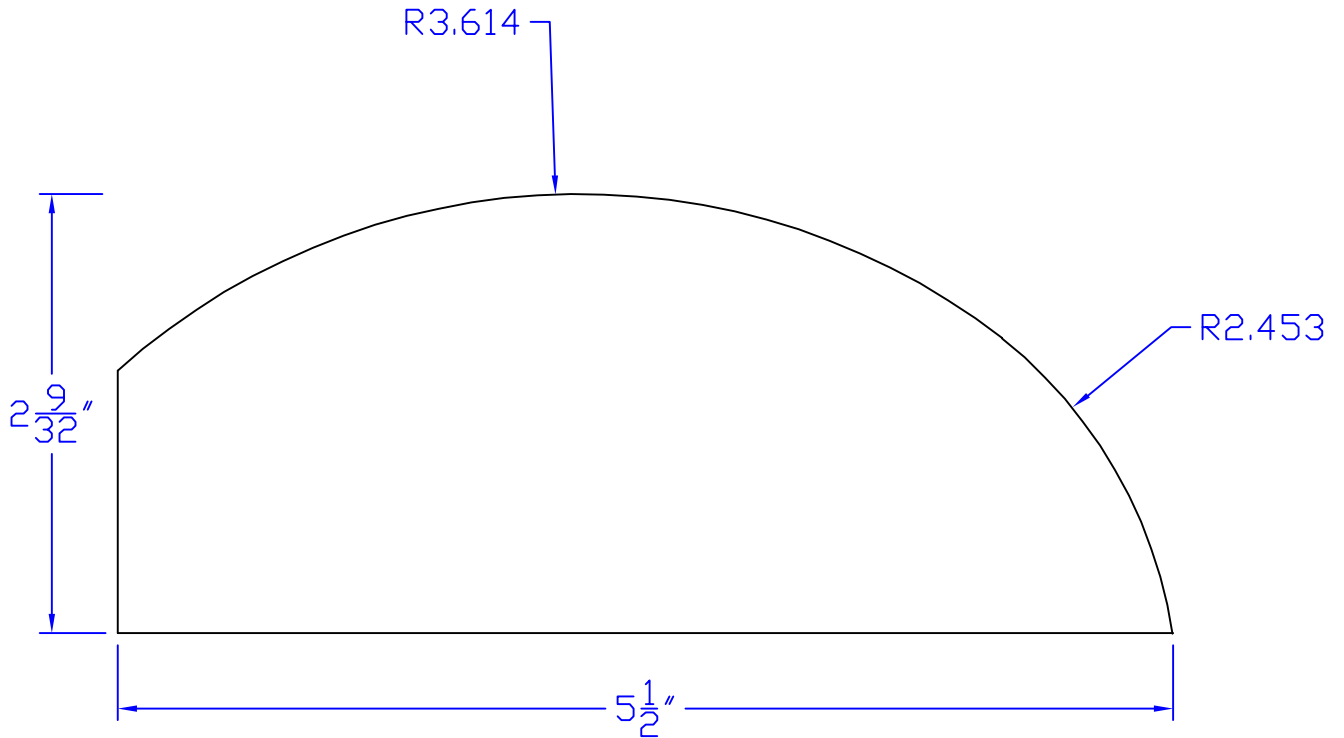

# Creative Woodworking N.W., Inc.

1036 S.E. Taylor \* Portland, Oregon 97214  
Phone:(503) 230-9265 \* Fax:(503) 232-9082  
www.Creativewoodworkingnw.com

RNDS066  
 $2\frac{9}{32}$ " x  $5\frac{1}{2}$ "