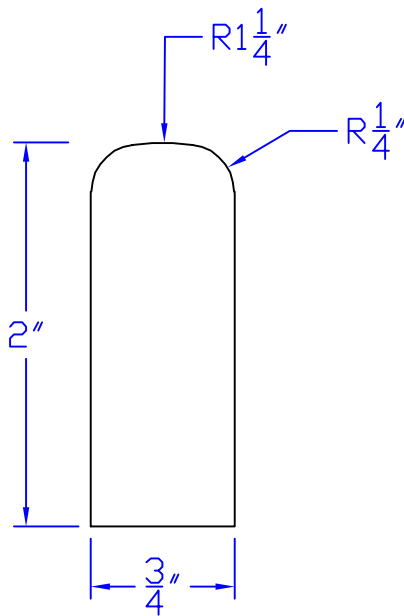

Creative Woodworking N.W., Inc.

1036 S.E. Taylor * Portland, Oregon 97214
Phone:(503) 230-9265 * Fax:(503) 232-9082
www.Creativewoodworkingnw.com

RNDS069

3/4" x 2"

1-1/2" R & 1/4" R