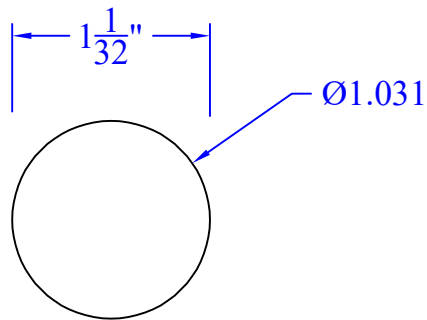

Creative Woodworking N.W., Inc.

1036 S.E. Taylor * Portland, Oregon 97214
Phone:(503) 230-9265 * Fax:(503) 232-9082
www.Creativewoodworkingnw.com

RNDS073
1-1/32" FULL ROUND