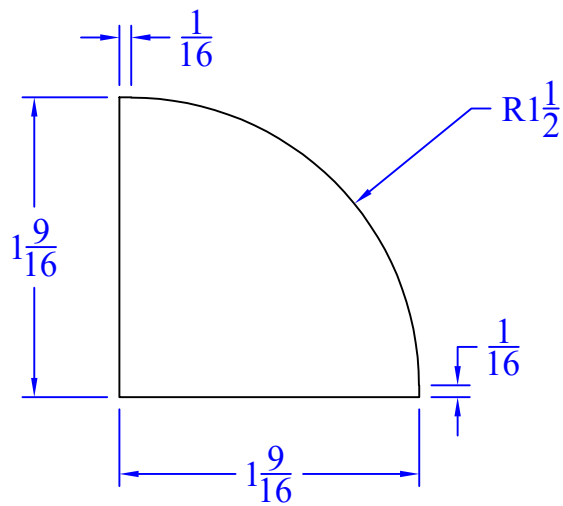

Creative Woodworking N.W., Inc.

1036 S.E. Taylor * Portland, Oregon 97214
Phone:(503) 230-9265 * Fax:(503) 232-9082
www.Creativewoodworkingnw.com

RNDS074
1-9/16" x 1-9/16"