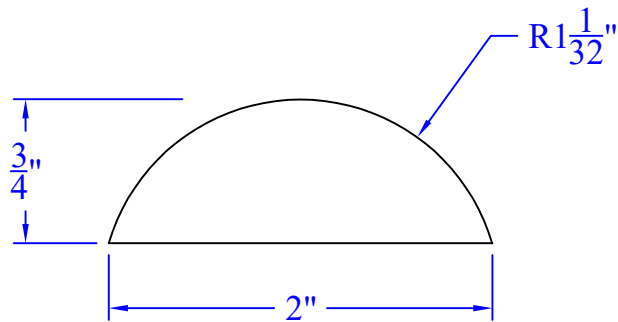

# Creative Woodworking N.W., Inc.

1036 S.E. Taylor \* Portland, Oregon 97214  
Phone:(503) 230-9265 \* Fax:(503) 232-9082  
www.Creativewoodworkingnw.com

RNDS077  
3/4" x 2"  
1-1/32" RADIUS