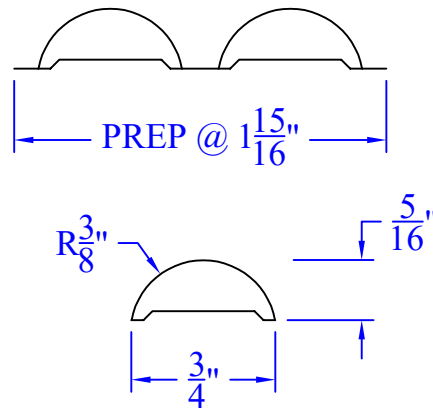

Creative Woodworking N.W., Inc.

1036 S.E. Taylor * Portland, Oregon 97214
Phone:(503) 230-9265 * Fax:(503) 232-9082
www.Creativewoodworkingnw.com

RNDS078
 $5/16"$ x $3/4"$
 $3/8"$ RADIUS