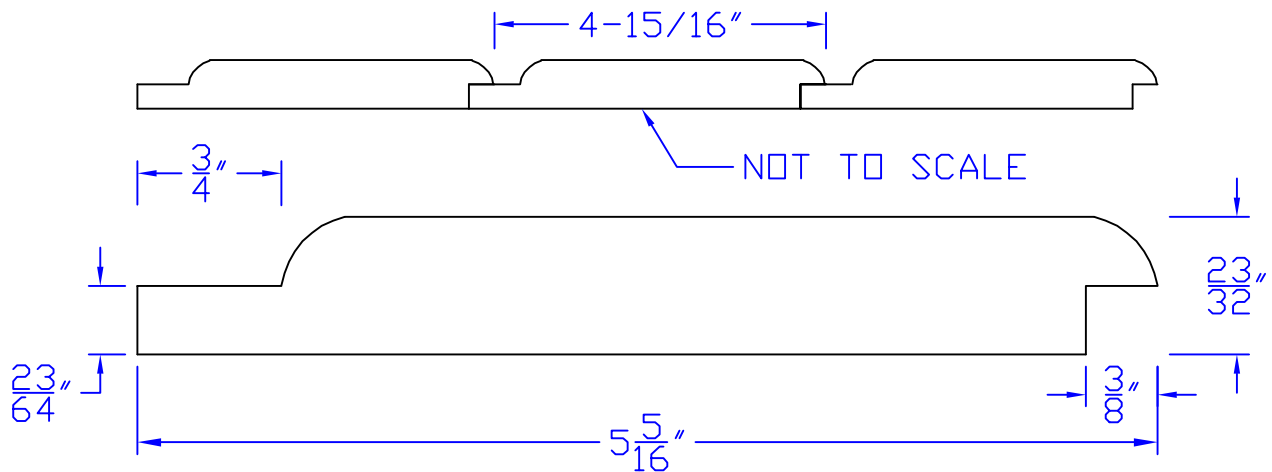

Creative Woodworking N.W., Inc.

1036 S.E. Taylor * Portland, Oregon 97214

Phone:(503) 230-9265 * Fax:(503) 232-9082

www.Creativewoodworkingnw.com

SDSL002

$23/32$ " x $5\text{-}5/16$ "

VARIOUS WIDTHS AVAILABLE