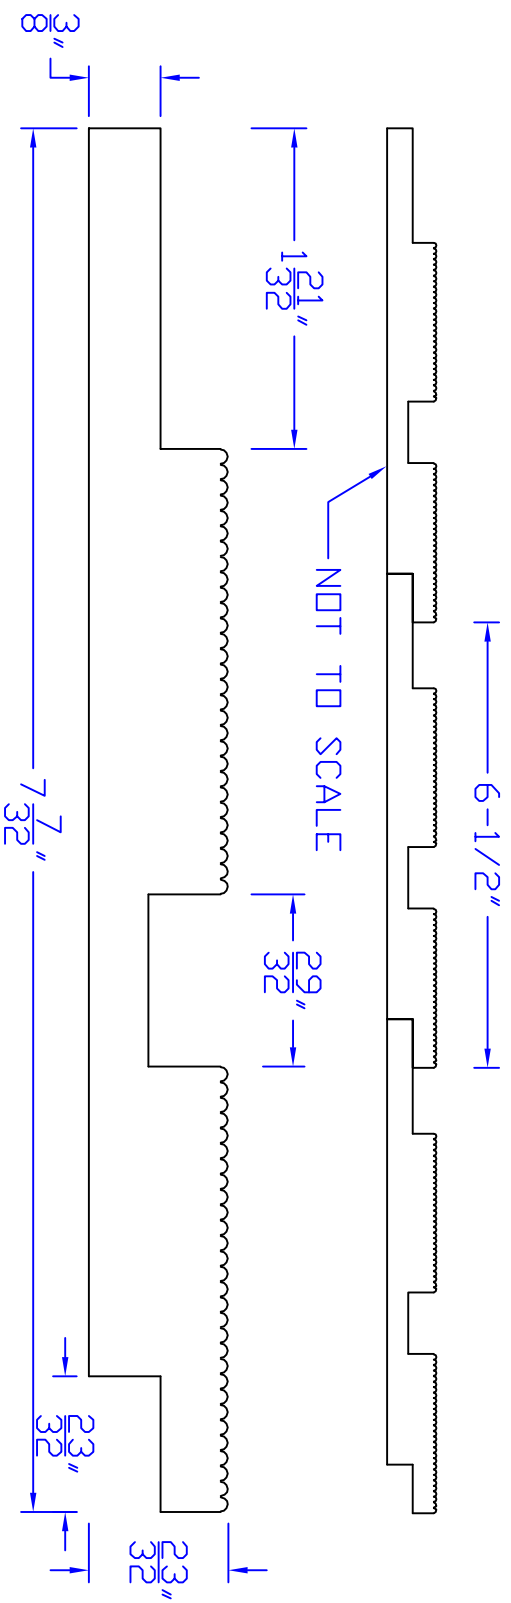

Creative Woodworking N.W., Inc.

1036 S.E. Taylor * Portland, Oregon 97214
Phone:(503) 230-9265 * Fax:(503) 232-9082
www.Creativewoodworkingnw.com

SDSL003
11/16" X 7-7/32"
COMBED FACE