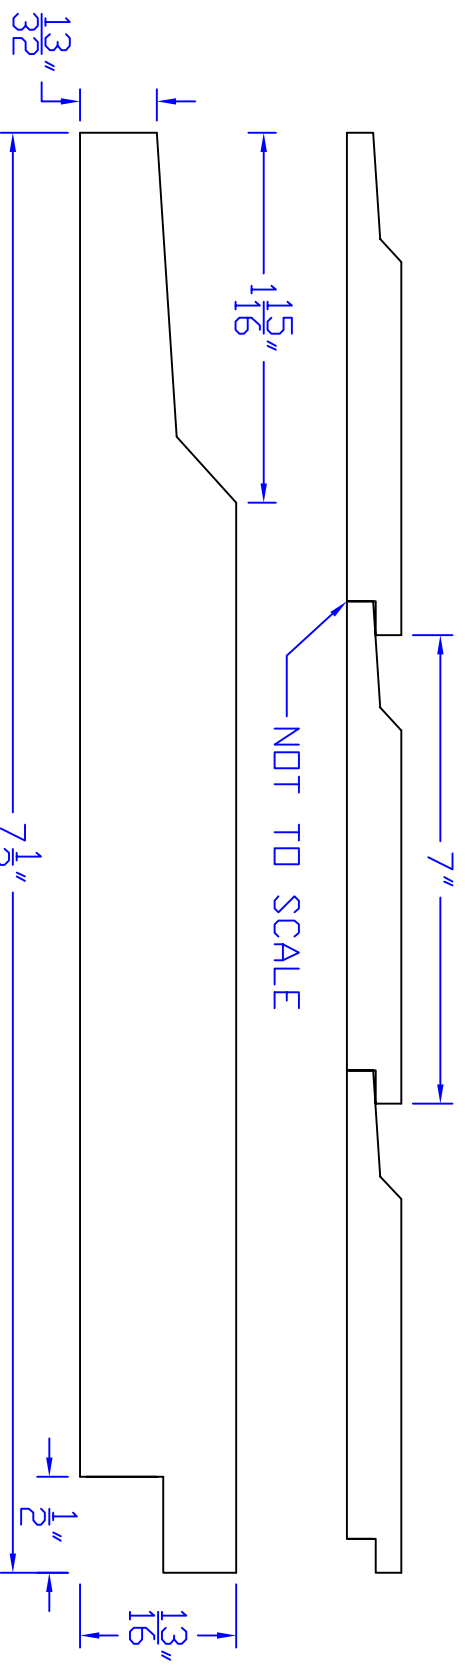

# Creative Woodworking N.W., Inc.

1036 S.E. Taylor \* Portland, Oregon 97214  
Phone:(503) 230-9265 \* Fax:(503) 232-9082  
[www.Creativewoodworkingnw.com](http://www.Creativewoodworkingnw.com)

SDSL004  
 $1\frac{13}{16}$ " x  $7-1\frac{1}{2}$ "