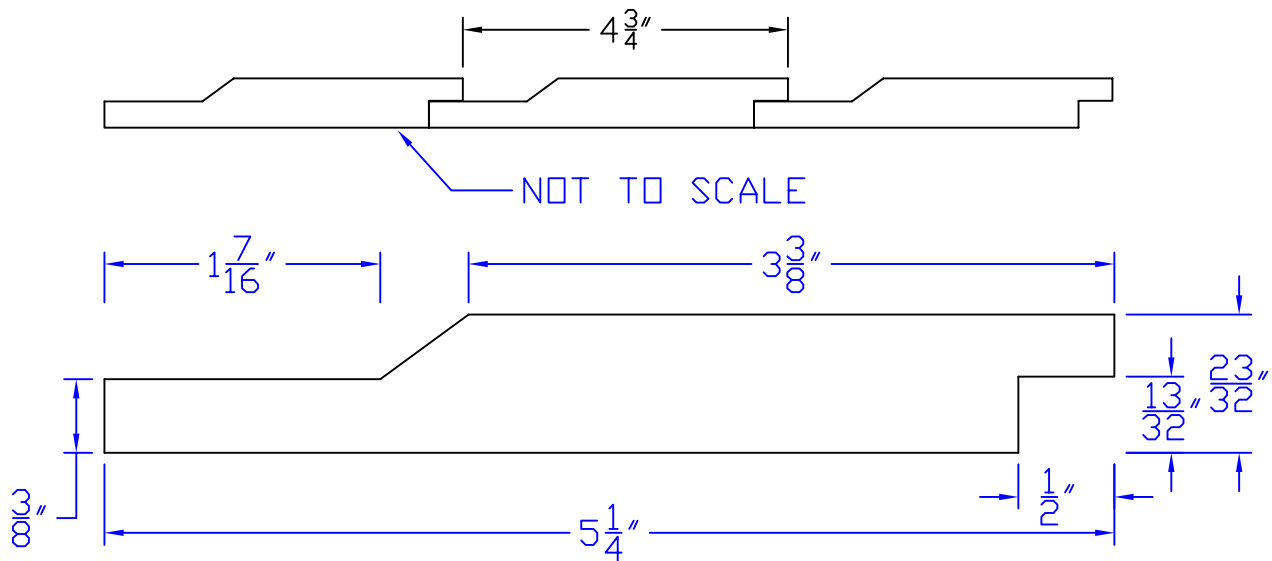

Creative Woodworking N.W., Inc.

1036 S.E. Taylor * Portland, Oregon 97214

Phone:(503) 230-9265 * Fax:(503) 232-9082

www.Creativewoodworkingnw.com

SDSL005

$\frac{23}{32}" \times 5\frac{1}{4}"$